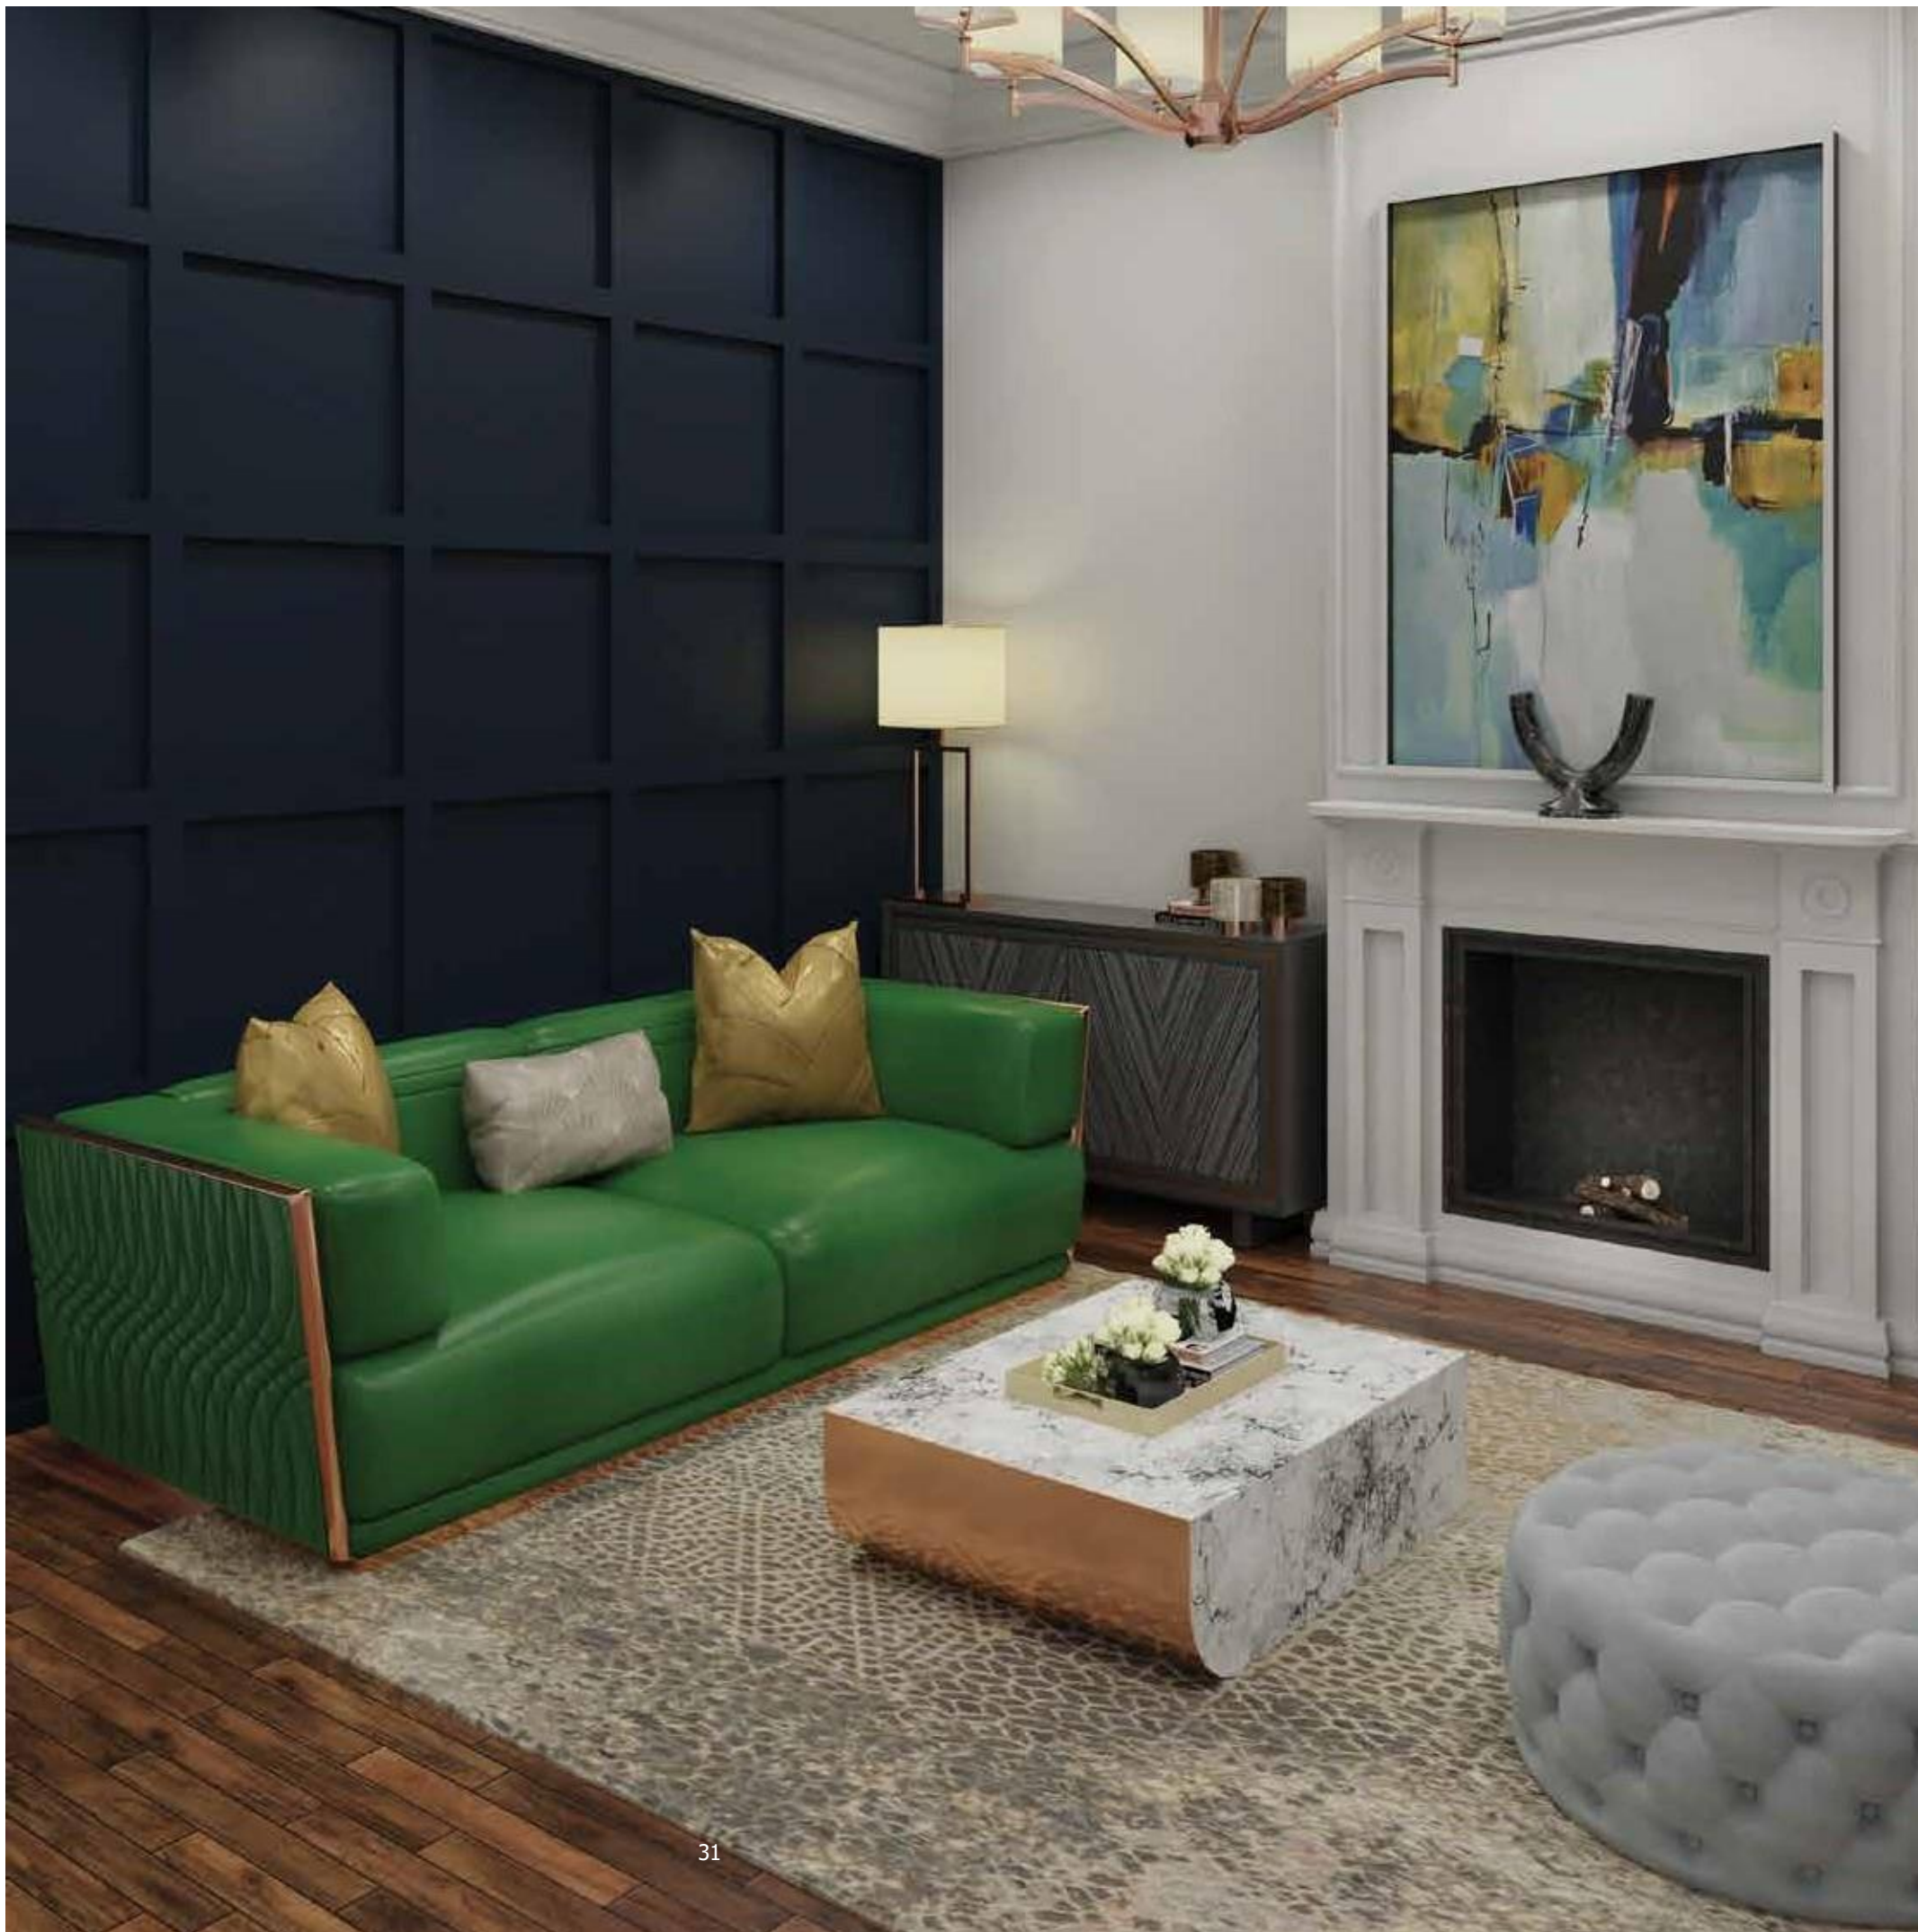

Fusion Design

A creative blend of styles of any two or more culture.

It is a blend of modern colour & classic material, mesmerizing to eyes and making its presence felt.