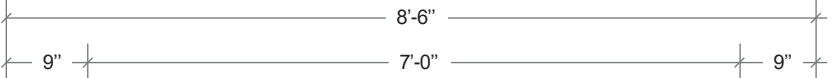

Mid Century Design

The clean lines, organic curves, mix-and-match materials and multifunctional designs of mid-century reflect the graceful simplicity yet modern freshness.

Checkmate

Wrapped in a chequered silk, the Mid-Century Seater balances out beautifully the bold feature wall and the lined geometrical design playfully making it a joyful room for casual comfort.