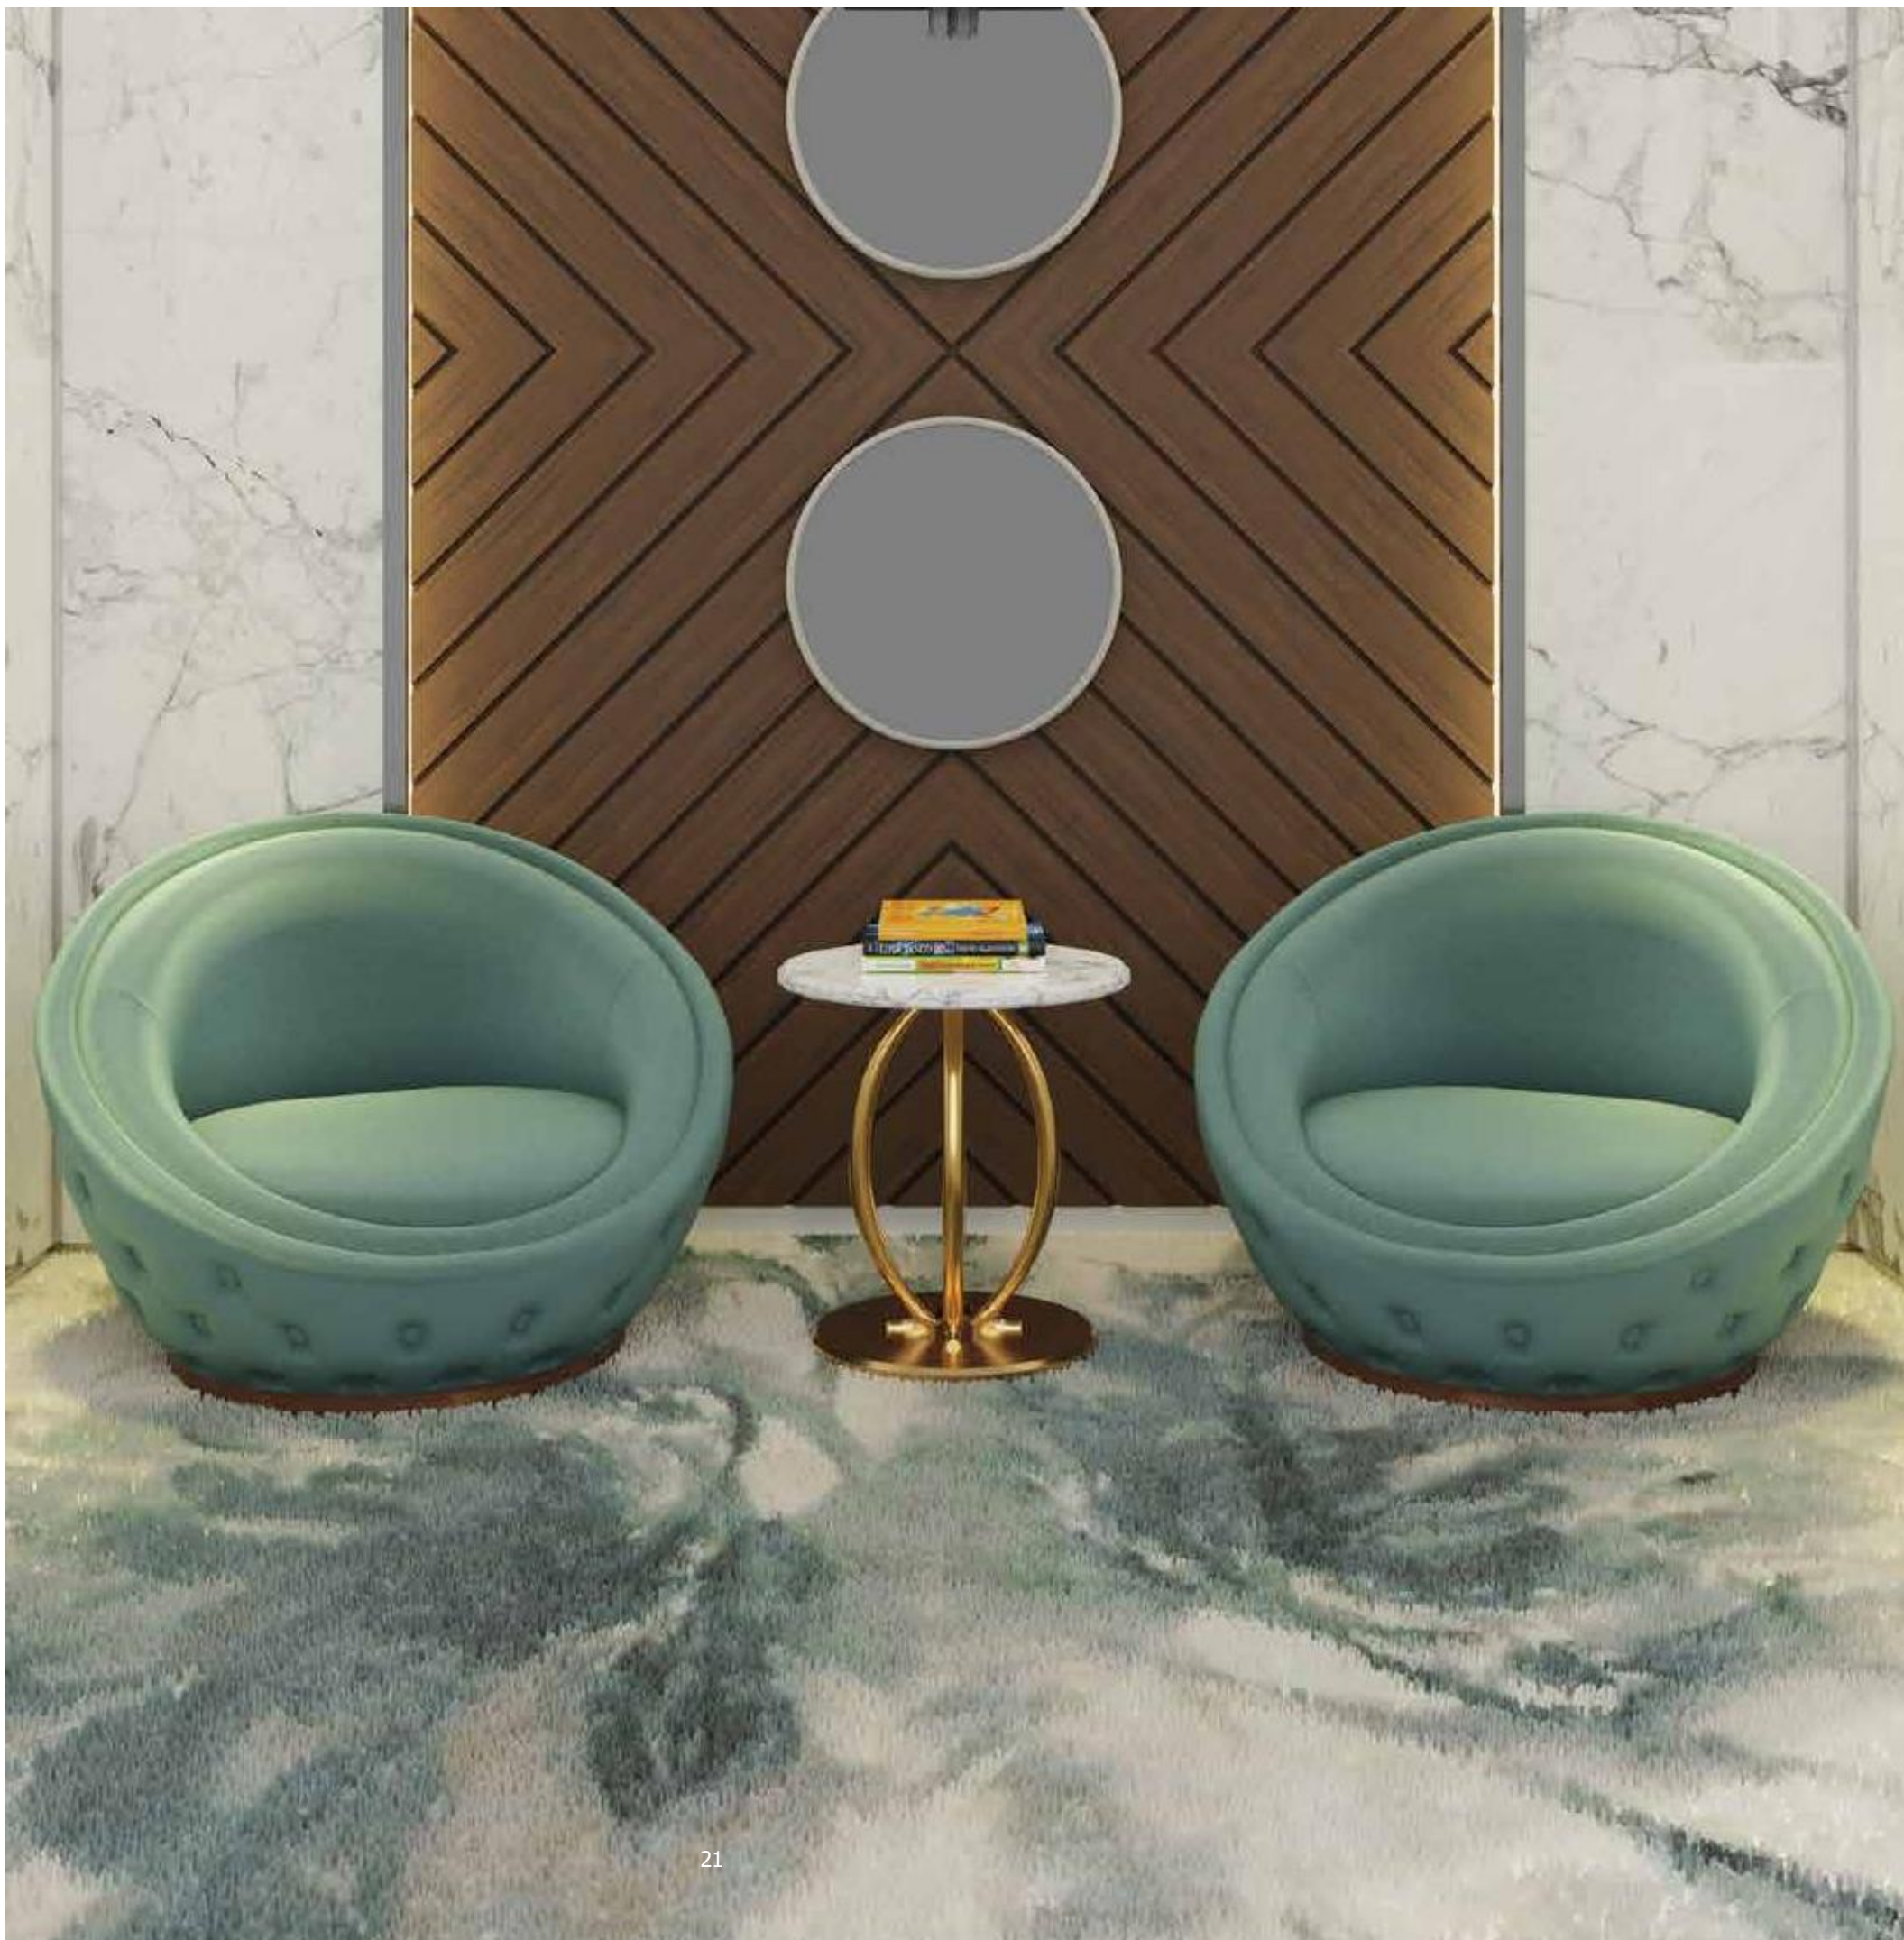

Modern Design

The modern style emphasizes on simplicity and function. In general terms, modern decor design features sleek, straight lines with smooth and shiny surfaces. The focus is on simple geometric shapes rather than heavy ornamentation.

The objective is to create an uncluttered look, free from chaotic lines and color schemes.