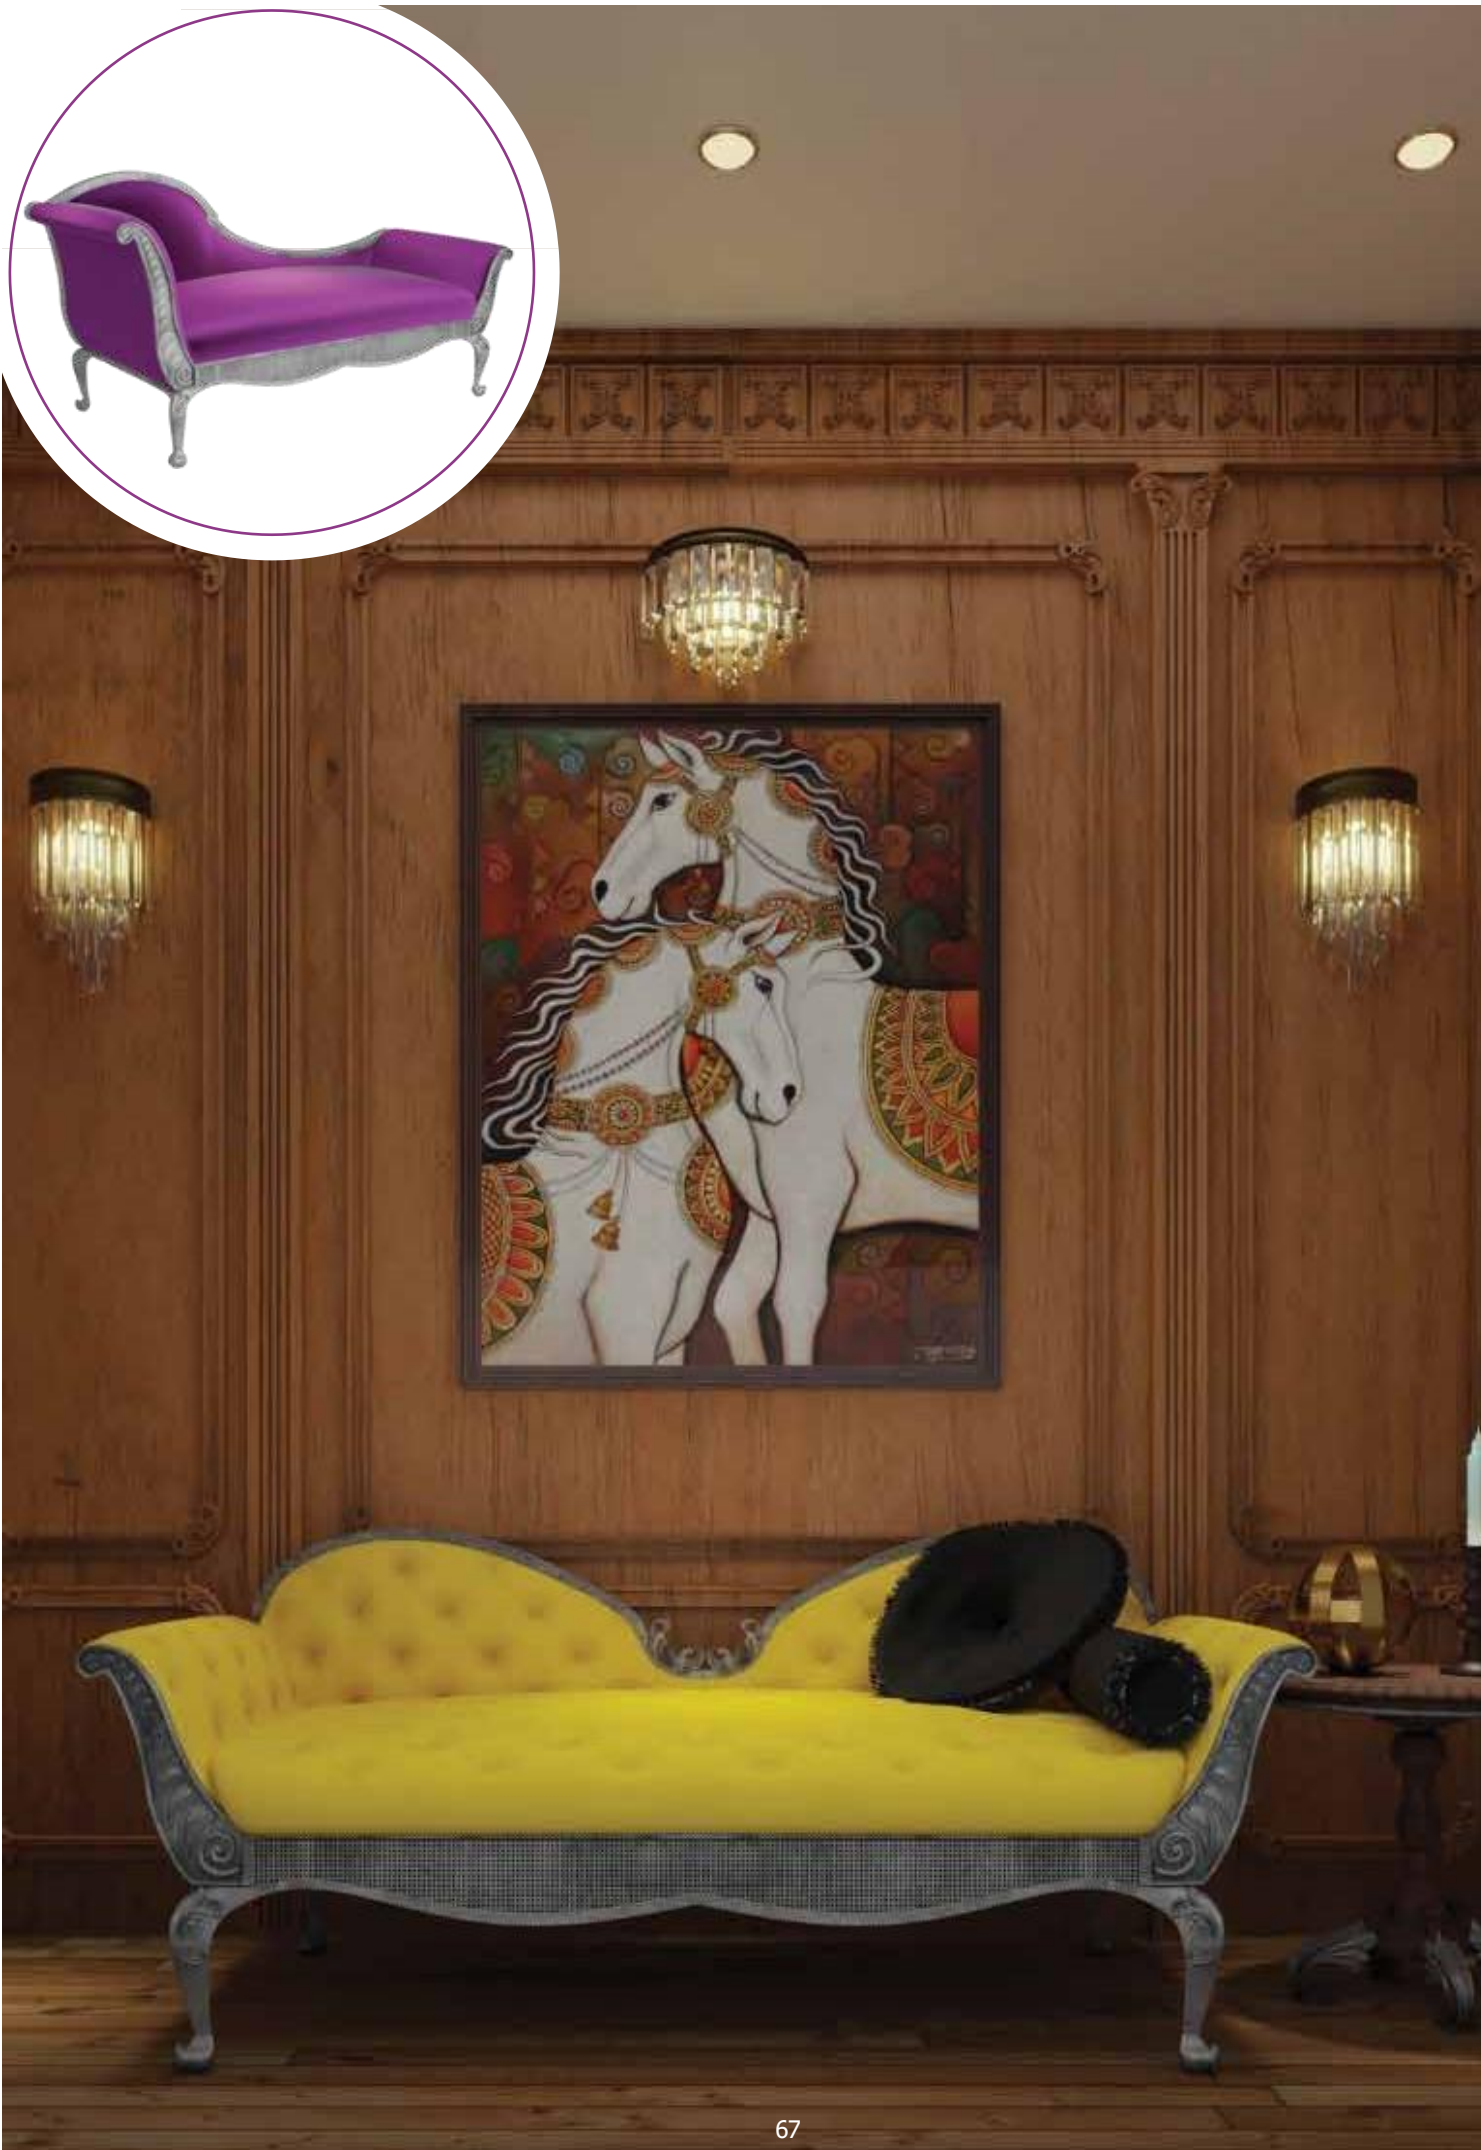

Silver Fern

Fluorescent & bright colour is not a very predictable combination for a classic arrangement, but this silver fern as an innovation piece really stands out against walnut wainscoted panels, the burma teak with silver ash highlights the grains and the richness. Its a perfect piece to add the right accent and also acts as love seat. This transformation of "Purple Amethyst" is no less than a precious gem of a queen's necklace.