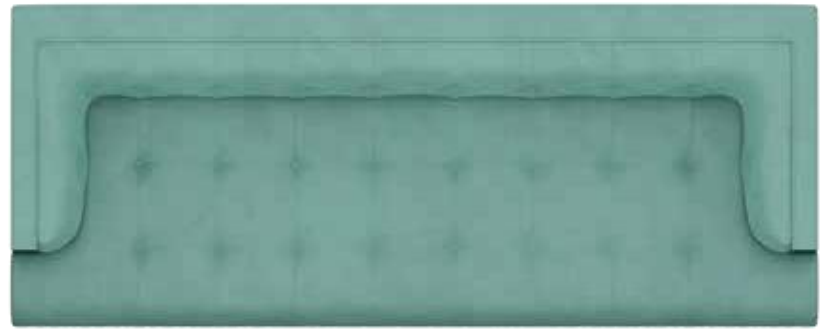

Mid Century Design

The clean lines, organic curves, mix-and-match materials and multifunctional designs of mid-century reflect the graceful simplicity yet modern freshness.

Checkmate

Wrapped in a chequered silk, the Mid-Century Seater balances out beautifully the bold feature wall and the lined geometrical design playfully making it a joyful room for casual comfort.