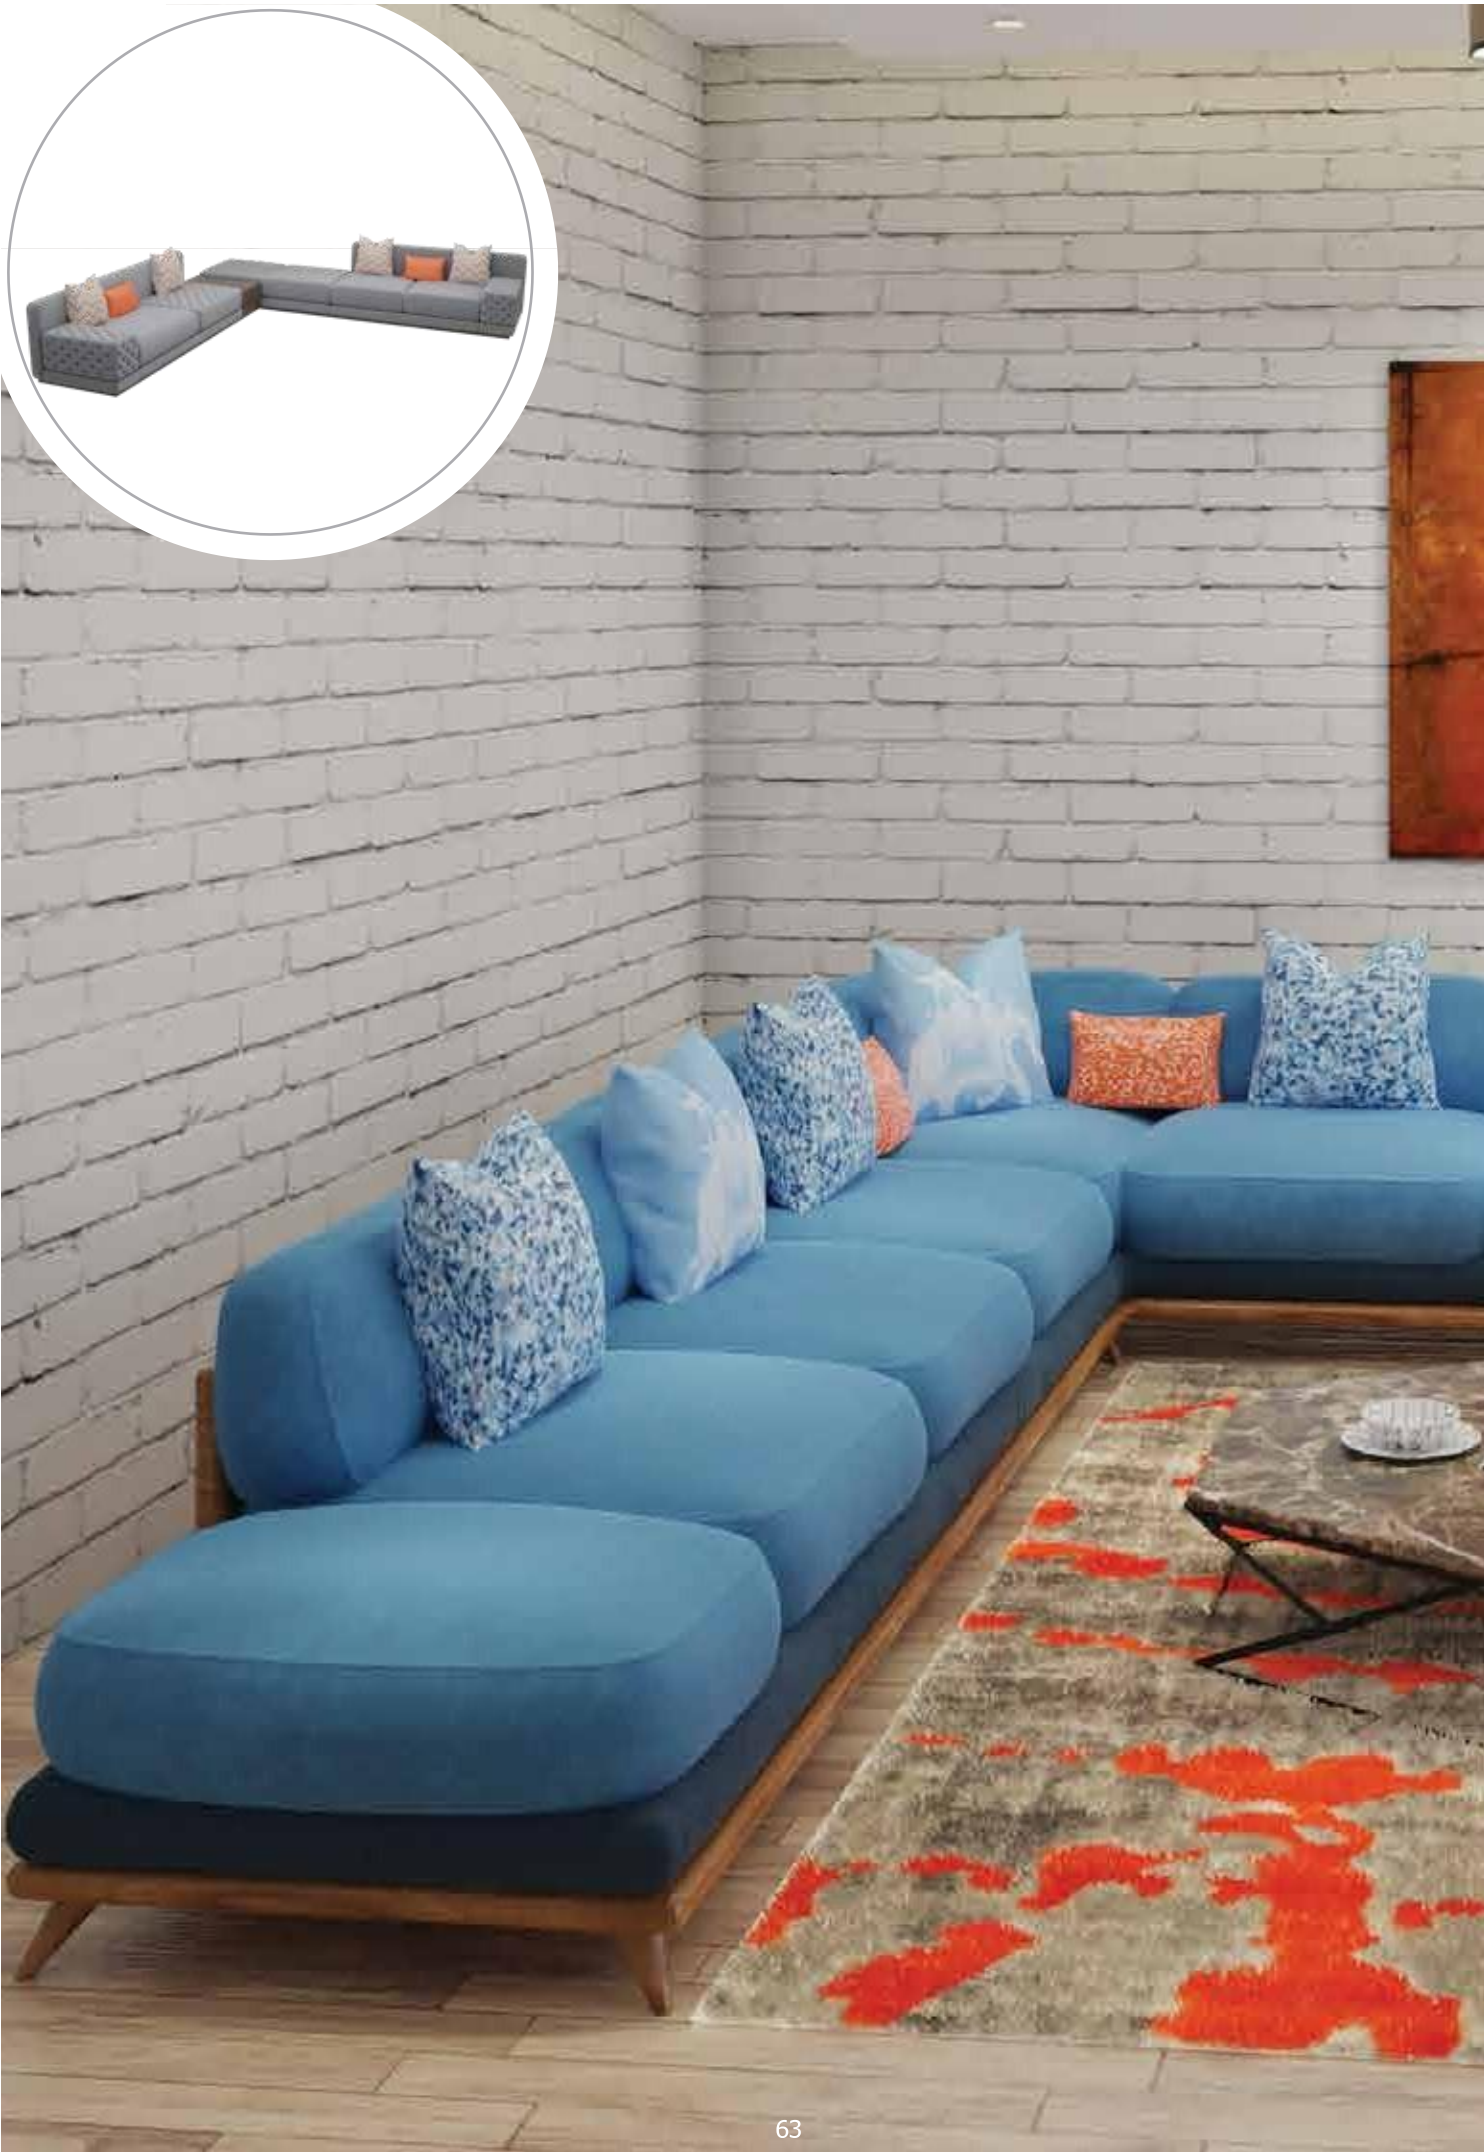

Diviano Paris

White Brick in the background a totally transformed "square Bolster sofa" into a new avatar of rounded edged seat cushions makes it look visually soft and smooth. This transformation is totally unimaginable, apart from the size, nothing more is a common element between the two sofas. This Sofa is uniquely named "Diviano Paris" as it makes you revisit the cozy lanes of paris the moment you sit and enjoy your cup of coffee.