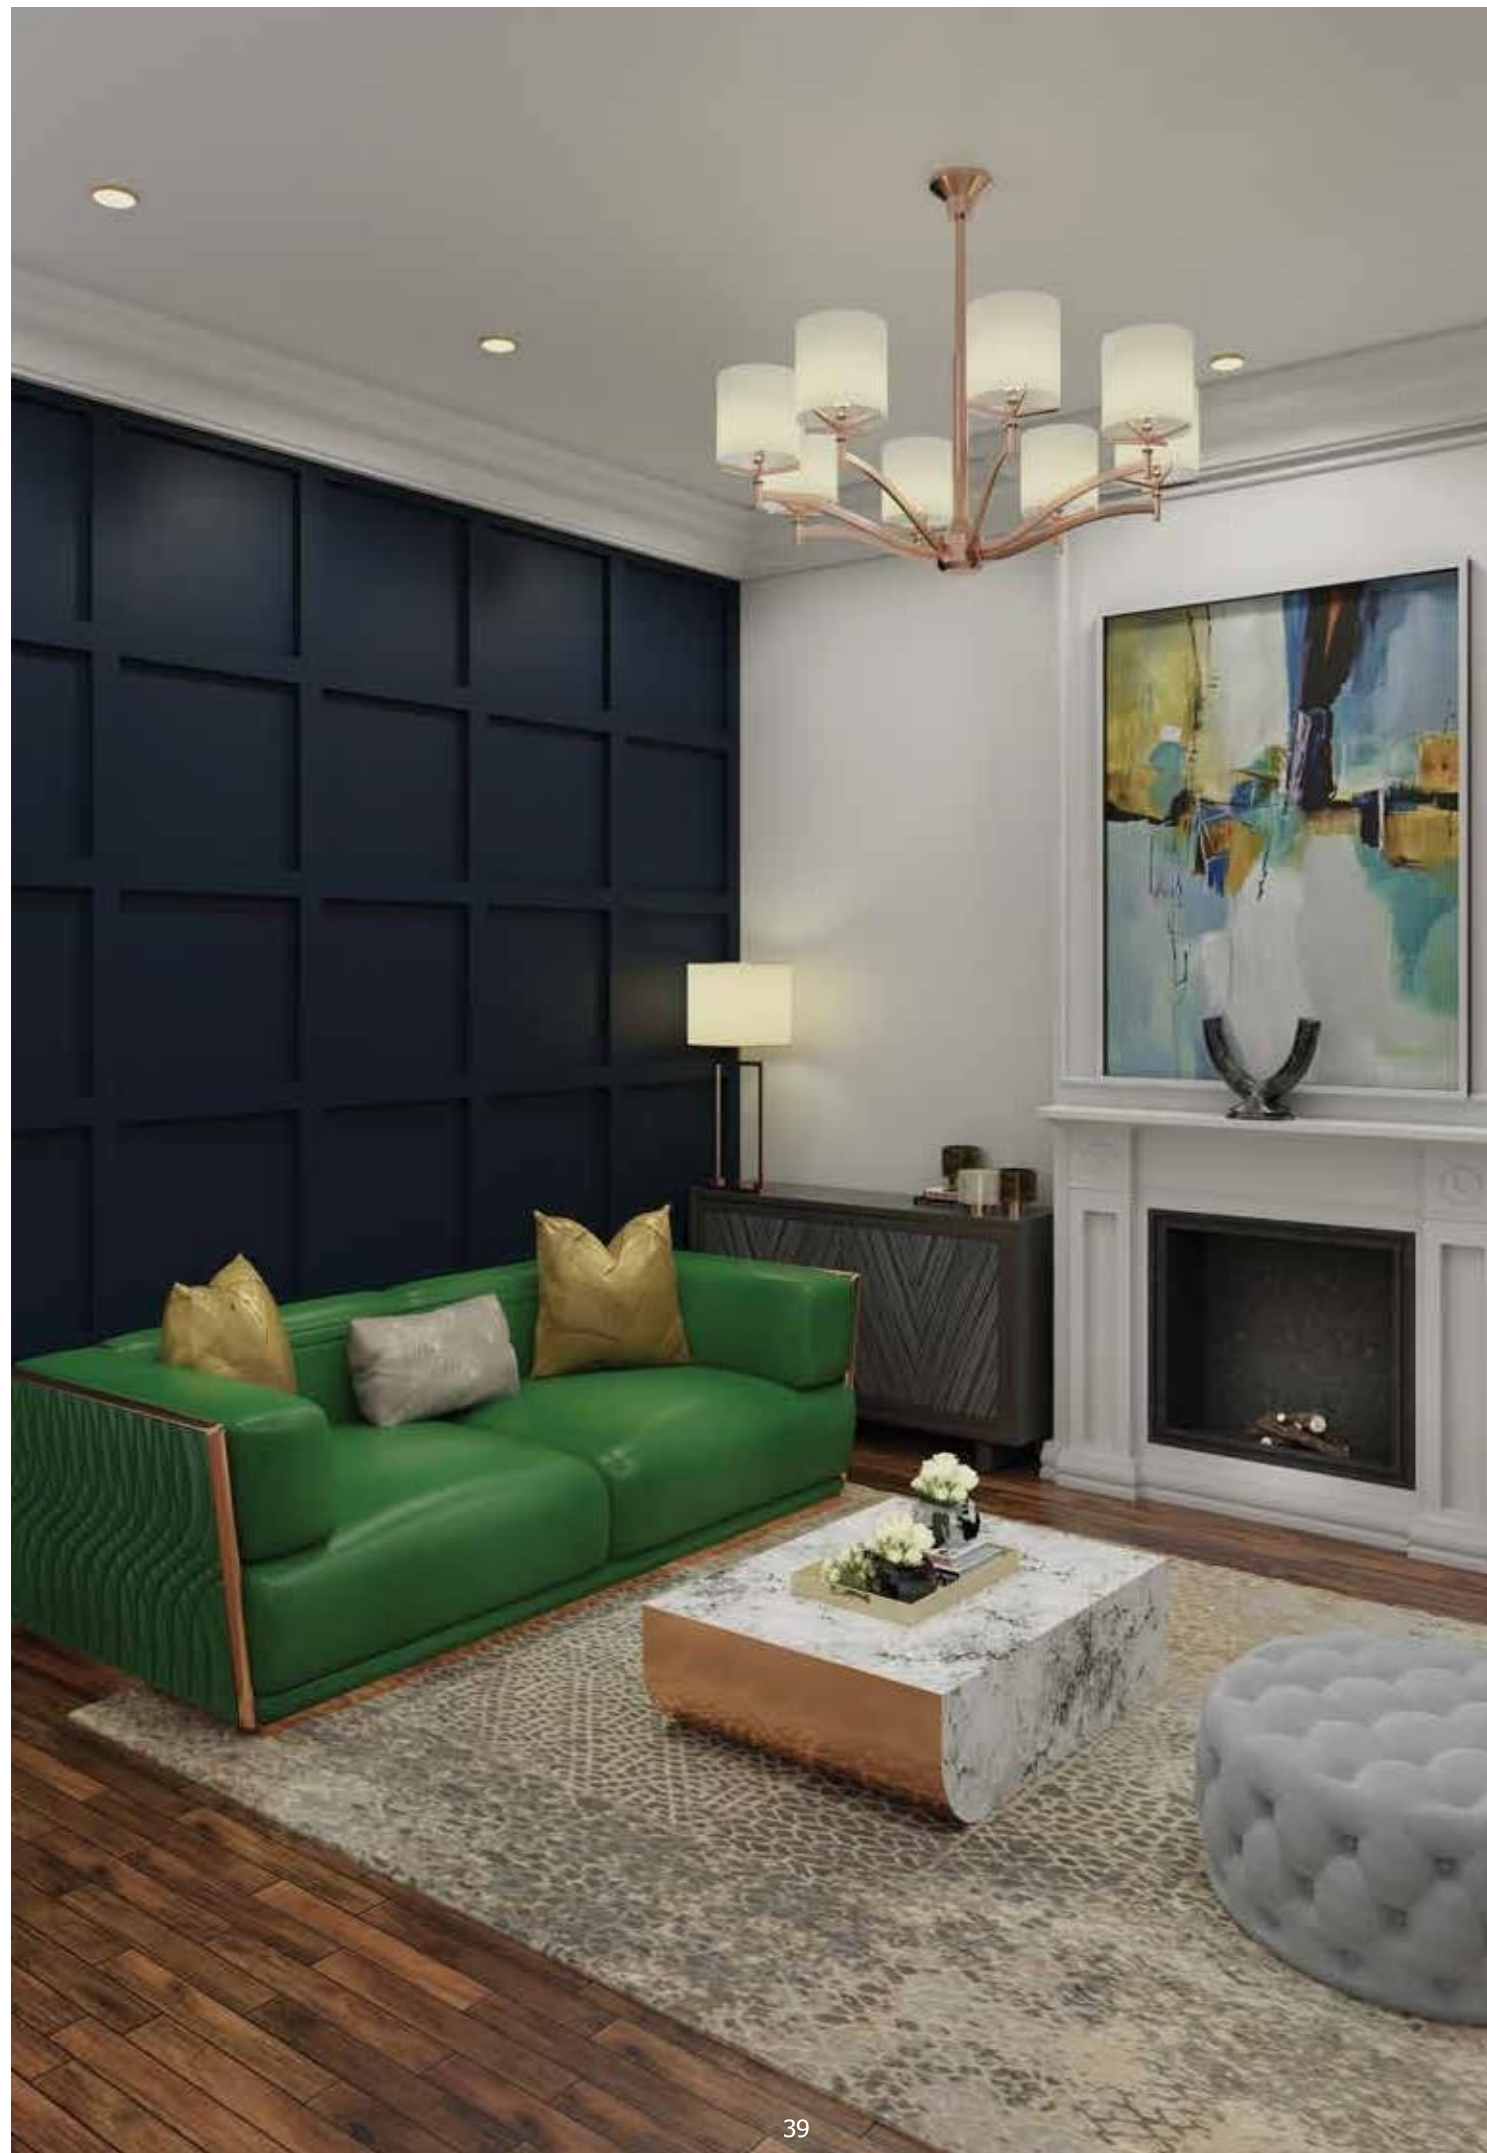

Emrita

Modernity of Shape, charm of colour, & Artistry: three qualities that make this emerald beauty a highly attractive sofa. With one-piece metallic trimmed frame encasing the arms and a finishing touch on the skirting connecting the entire design together as a piece of fusionistic necklace. Needle punched sides creating a unique jewelled feel. Seat and back cushions stitched into separate compartmental design look.