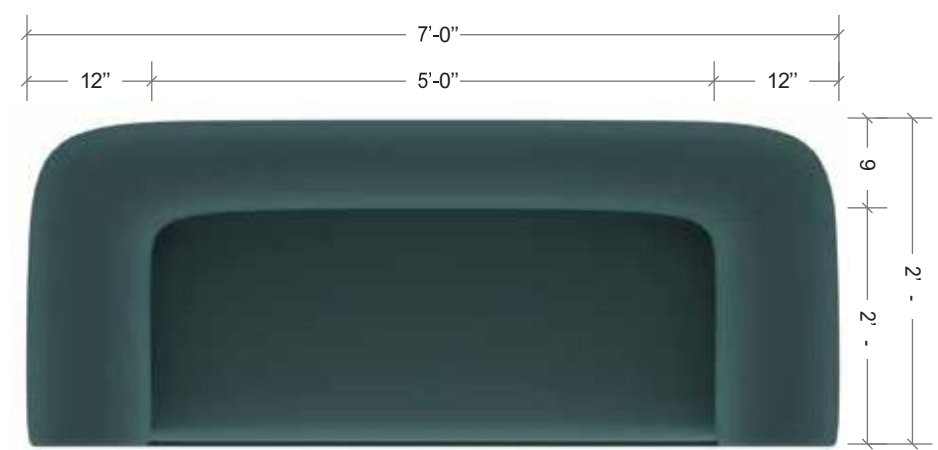

Stark Embassy

Not everything that shines is gold, it can even be Stark embassy, a sofa with a touch of class, and a perfect mix of stark details highlighted in metallic finish.