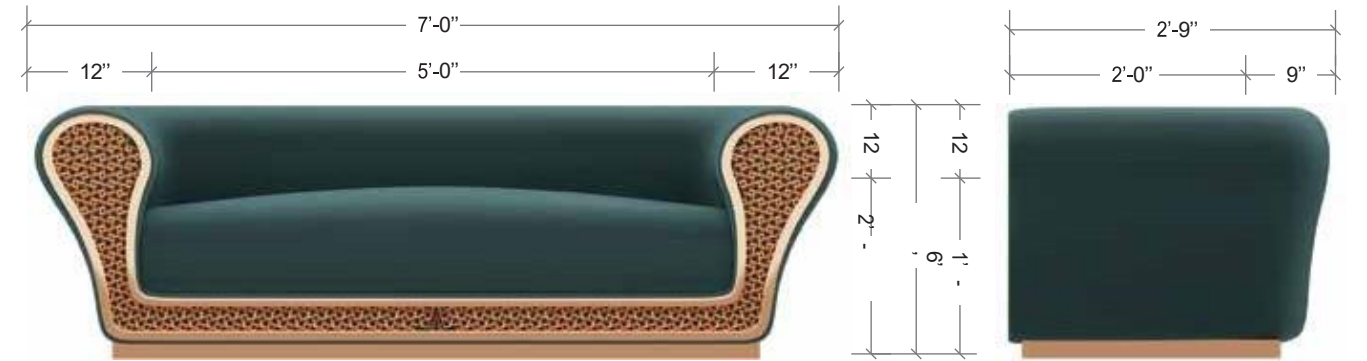

Stark Embassy

Not everything that shines is gold, it can even be Stark embassy, a sofa with a touch of class, and a perfect mix of stark details highlighted in metallic finish.