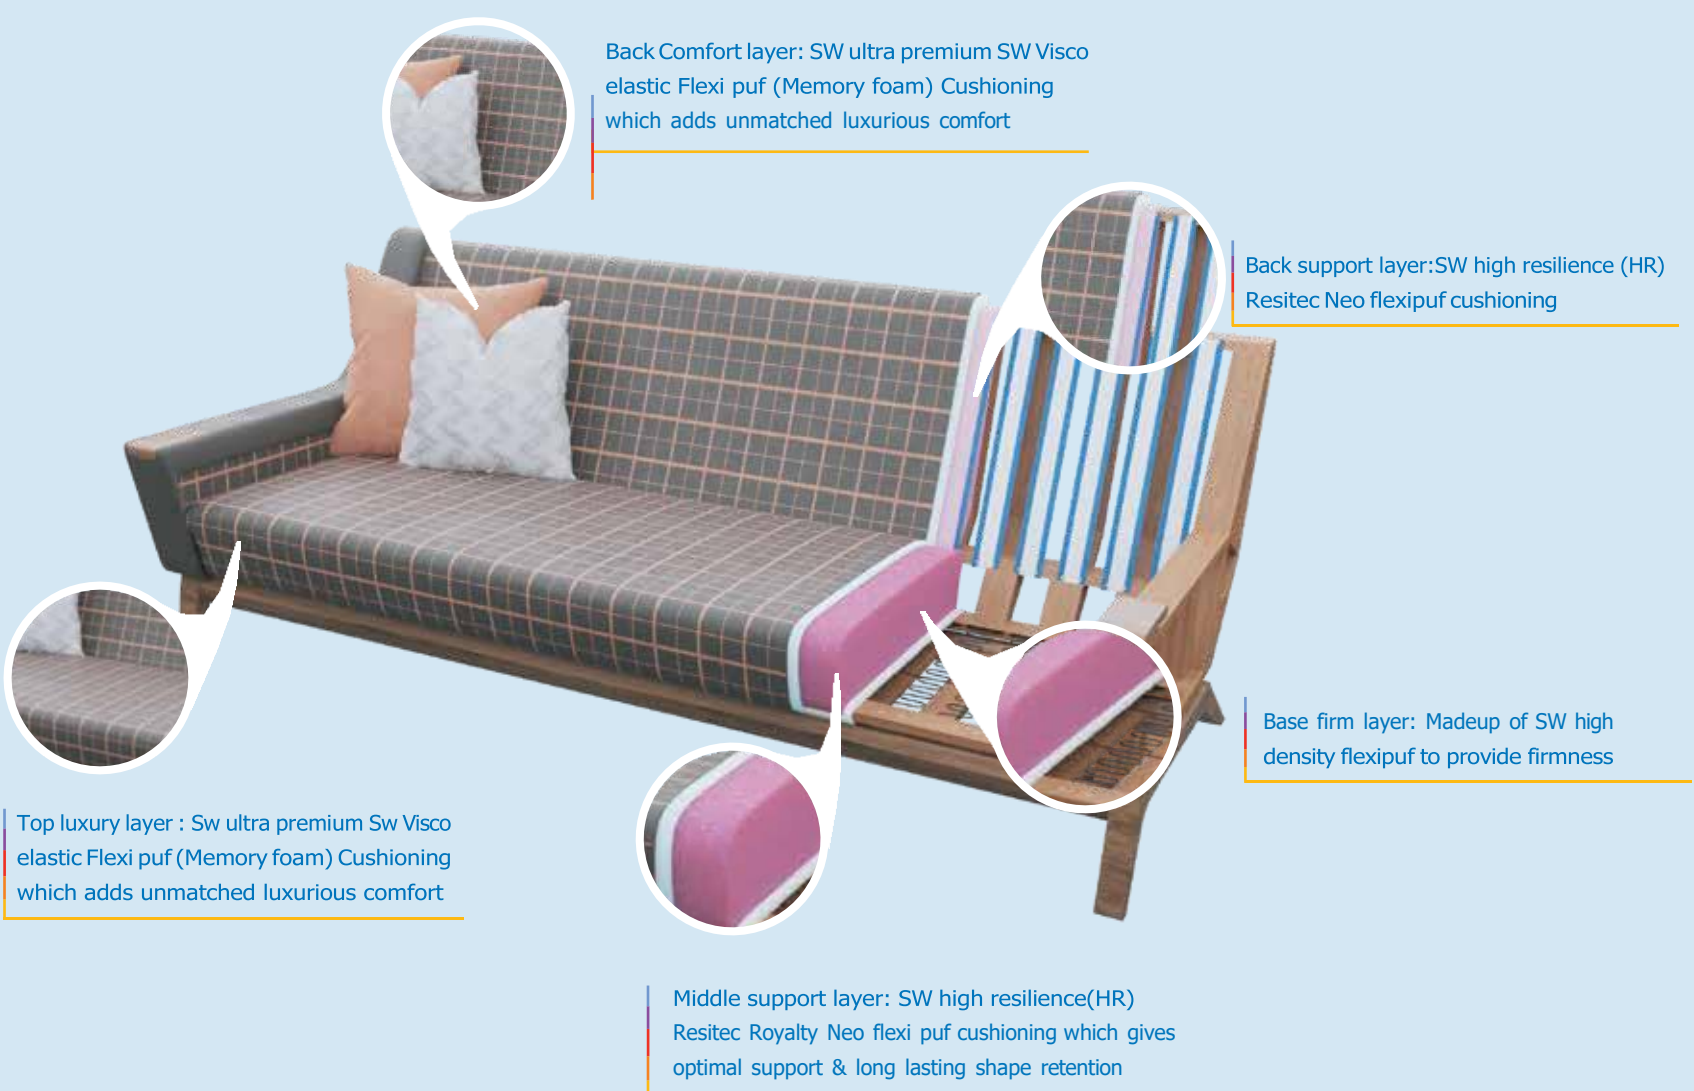

Sectional Views

Transformed into innovation from fusion Desin "Bristol", maintaining the quilted look as the need of the interior this modern version of camel back, combining elements make this Howard a very special sofa, just by modifying the back the whole look got evolved, and that is the advantage of innovation & renovation. Without much ado, another epitome of luxury gets recreated. Soft colour palette also gives a soothing touch to the space.

Checkmate Sectional View